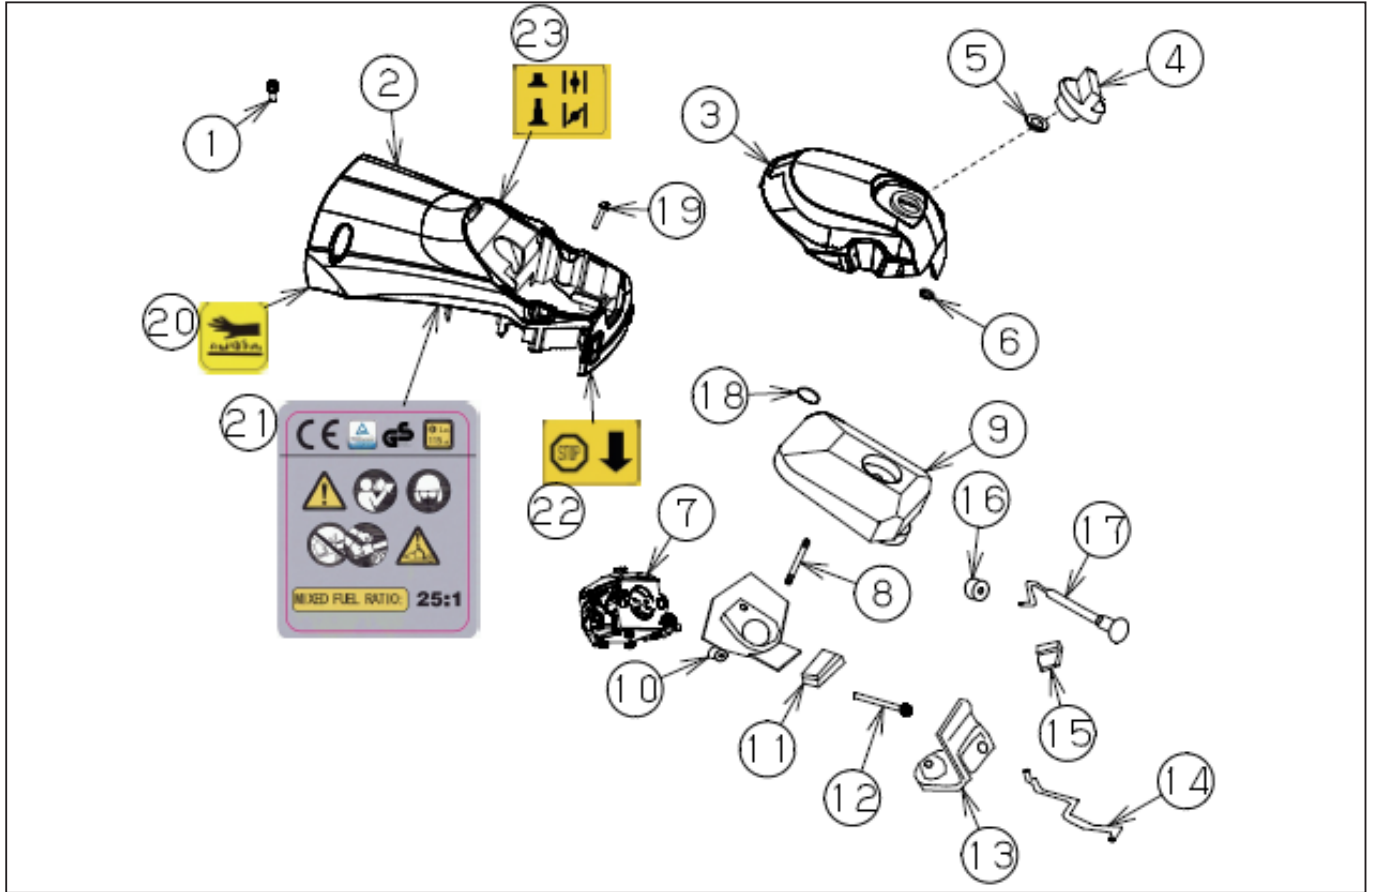

DWG No.076851501 MODEL : ECS-52 FORM : ECS-52-BAA-0

No.	PARTS CODE	PARTS NAME	QTY	MATERIAL/SIZE	REMARKS
1	100348201	HEX SOCKET SEMS BOLT M5*16	3	M5 × 16	
2	100334501	CYLINDER COVER	1		
3	100334601	CLEANER COVER	1		
4	100334701	COVER FIXING KNOB	1		
5	100334801	RUBBER WASHER3	1		
6	100334901	CLEANER ELEMENT FIXING KNOB	1		
7	100335201	CARBURETOR	1		
8	100335301	STUD BOLT	1		
9	100335401	CLEANER ELEMENT	1		
10	100335501	INTAKE PIPE	1		
11	100335601	INTAKE PIPE GASKET	1		
12	100335701	BOLT M5*50	2	M5 × 50	
13	100335801	RUBBER WASHER1	1		
14	100335901	THROTTLE ARM	1		
15	100336001	CHOKE	1		
16	100336101	CHOKE FIXING BUSH	1		
17	100336201	CHOKE LEVER	1		
18	100338001	GASKET1	1		
19	100338201	SCREW M5*35	2	M5 × 35	
20	100349301	LABEL1	1		
21	100349501	LABEL3	1		
22	100349601	LABEL4	1		
23	100349701	LABEL5	1		

◆ Bare engine can not be supplied