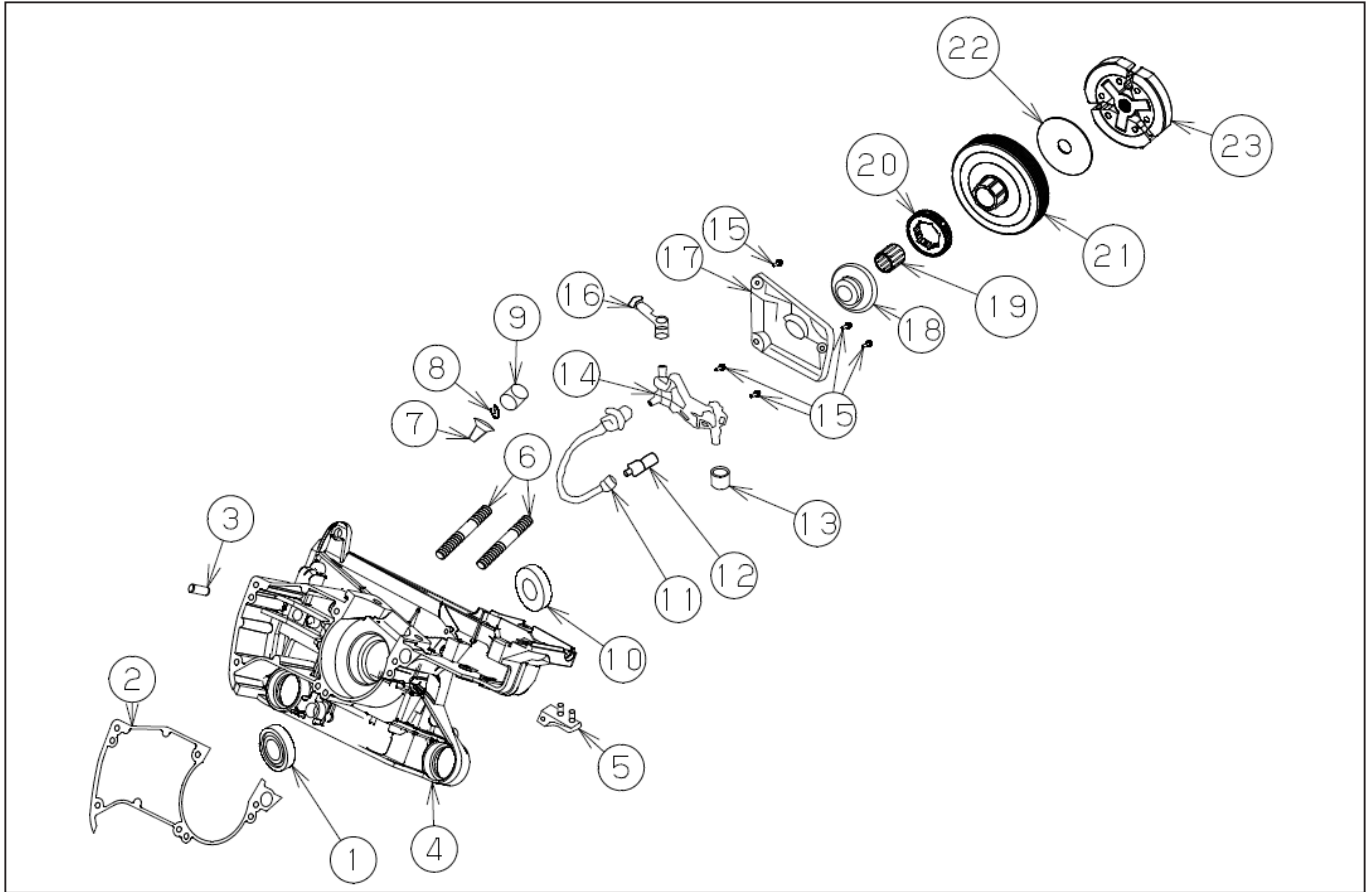

DWG No.076851501 MODEL : ECS-52 FORM : ECS-52-BAA-0

No.	PARTS CODE	PARTS NAME	QTY	MATERIAL/SIZE	REMARKS
1	100348201	HEX SOCKET SEMS BOLT M5*16	4	M5 × 16	
2	100329301	RECOIL	1		
3	100329401	STARTER INNER COVER	1		
4	100339401	FLANGE NUT	1	M8	
5	100329501	FLYWHEEL	1		
6	100341601	HEX SOCKET BOLT M5*20	2	M5 × 20	
7	100329601	IGNITION COIL	1		
8	100329801	OIL SEAL	1	15*35*4.5	
9	100329901	CRANKCASE LEFT	1		
10	100330001	RUBBER WASHER4	1		
11	100330101	HOSE FITTINGS	1		
12	076004901	C SHAPED RETAINING RING φ 35	1	φ 35	
13	100206601	BEARING	2	6202 P5	
14	100330301	FUEL HOSE2	1		
15	100330701	GROUND WIRE	1		
16	100330801	SCREW ASSEMBLYM 5*10	1	M5 × 10	
17	100332001	OIL SEAL	1		
18	100332101	STOP SWITCH	1		
19	100335101	RUBBER COVER	1		
20	100336301	TUBE CLIPS	2	0.6 × 6.3	
21	100337001	SCREW M4*8	2	M4 × 8	
22	100318501	BOLT ASSY	5	M5 × 30	
23	100338101	PROTECTIVE TUBE	1		
24	076029201	LABEL	1		

◆ Bare engine can not be supplied

DWG No.076851501 MODEL : ECS-52 FORM : ECS-52-BAA-0

No.	PARTS CODE	PARTS NAME	QTY	MATERIAL/SIZE	REMARKS
1	100206601	BEARING	2	6202 P5	
2	100330201	GASKET	1		
3	100330401	PIN 6*12	2		
4	100330501	CRANKCASE RIGHT	1		
5	100330601	RUBBER WASHER2	1		
6	100342701	STUD BOLT	2	GB900 M8*25	
7	100330901	AIR FILTER CHECK VALVE	1		
8	100331001	PISTON PIN RETAINING RING	1		
9	100331101	SMALL SPONGE	1		
10	100331201	OIL SEAL	1	12*28*4.5	
11	100331301	OIL HOSE1	1		
12	100331401	CHAIN OIL FILTER	1		
13	100331501	LARGE SPONGE	1		
14	100331601	CHAIN OIL PUMP	1		
15	100339601	SCREW M4*16	5	M4 × 16	
16	100331701	OIL DISCHARGE HOSE	1		
17	100331801	OIL PUMP GUARD	1		
18	100331901	WORM GEAR	1		
19	076030201	ECS-52 NEEDLE ROLLER BEARING	1		
20	076030301	ECS-52 SPROCKET	1		
21	076030401	ECS-52 CLUTCH DRUM	1		
22	076030601	ECS-52 CLUTCH WASHER	1		
23	076030701	ECS-52 CLUTCH	1		