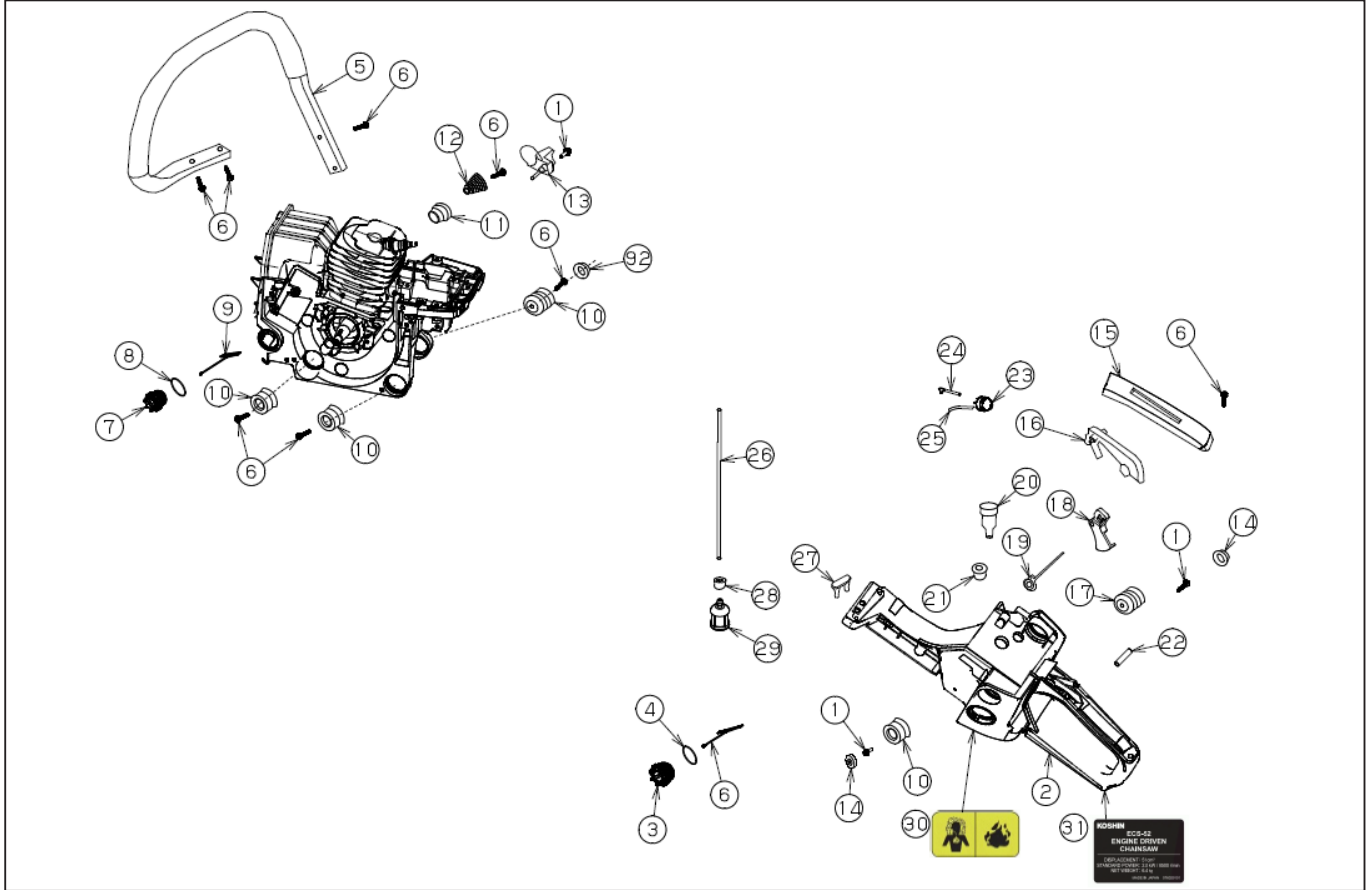

DWG No.076851501 MODEL : ECS-52 FORM : ECS-52-BAA-0

No.	PARTS CODE	PARTS NAME	QTY	MATERIAL/SIZE	REMARKS
1	100348201	HEX SOCKET SEMS BOLT M5*16	3	M5 × 16	
2	100335001	FRAME	1		
3	100345801	FUEL TANK CAP	1		
4	100345901	FUEL TANK CAP GASKET	1		
5	100336401	SIDE HANDLE	1		
6	100339101	TAPPING SCREW NST5*16	9	NST5 × 16	
7	100345701	OIL TANK CAP	1		
8	100345601	OIL TANK CAP GASKET	1		
9	100345501	TRIP GUARD	2		
10	100336501	RUBBER PLUG1	4		
11	100336601	CHAIN CATCHER WASHER	1		
12	100336701	CHAIN CATCHER SPRING	1		
13	100336801	CHAIN CATCHER	1		
14	100344301	CAP 2	5		
15	100337101	GRIP	1		
16	100347201	LOCK RELEASE LEVER	1		
17	100337201	RUBBER PLUG2	1		
18	100337301	THROTTLE LEVER	1		
19	100347001	THROTTLE SPRING	1		
20	100348901	AIR FILTER ASSEMBLY	1		
21	100346701	TANK GASKET	1		
22	100346001	OIL HANDLE PIN	1		
23	100025101	KC26 PRIMER PUMP ASSY	1		
24	100337501	FUEL RETURN HOSE	1		
25	100337601	OIL HOSE2	1		
26	100337701	FUEL HOSE1	1		
27	100337801	RUBBER WASHER5	1		
28	100346301	HOSE CLIP	1		
29	100346201	FUEL FILTER	1		
30	100349401	LABEL2	1		

◆ Bare engine can not be supplied