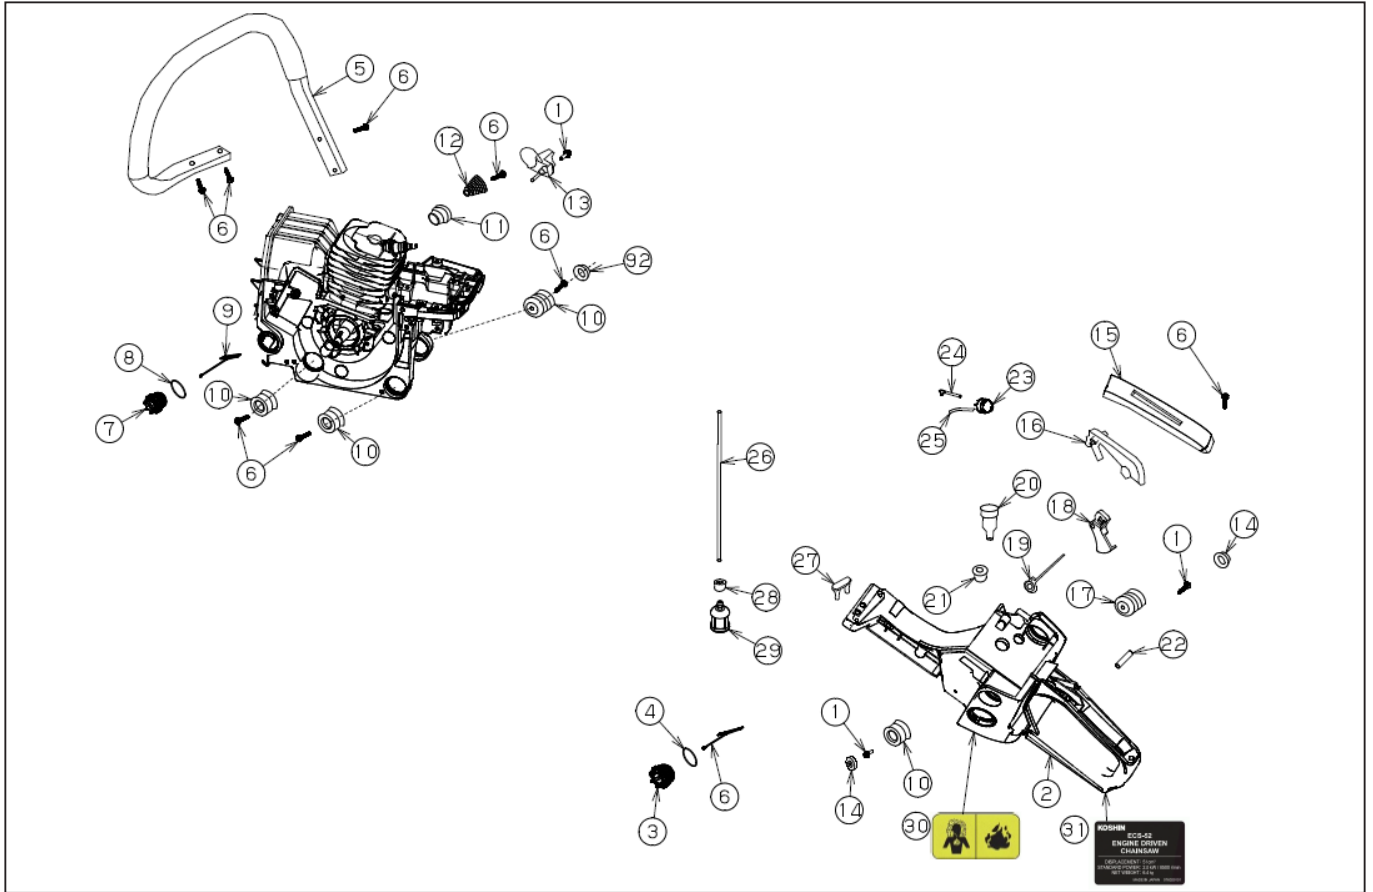

DWG No.076851501 MODEL : ECS-52 FORM : ECS-52-BAA-0

No.	PARTS CODE	PARTS NAME	QTY	MATERIAL/SIZE	REMARKS
31	076029101	LABEL	1		

◆ Bare engine can not be supplied