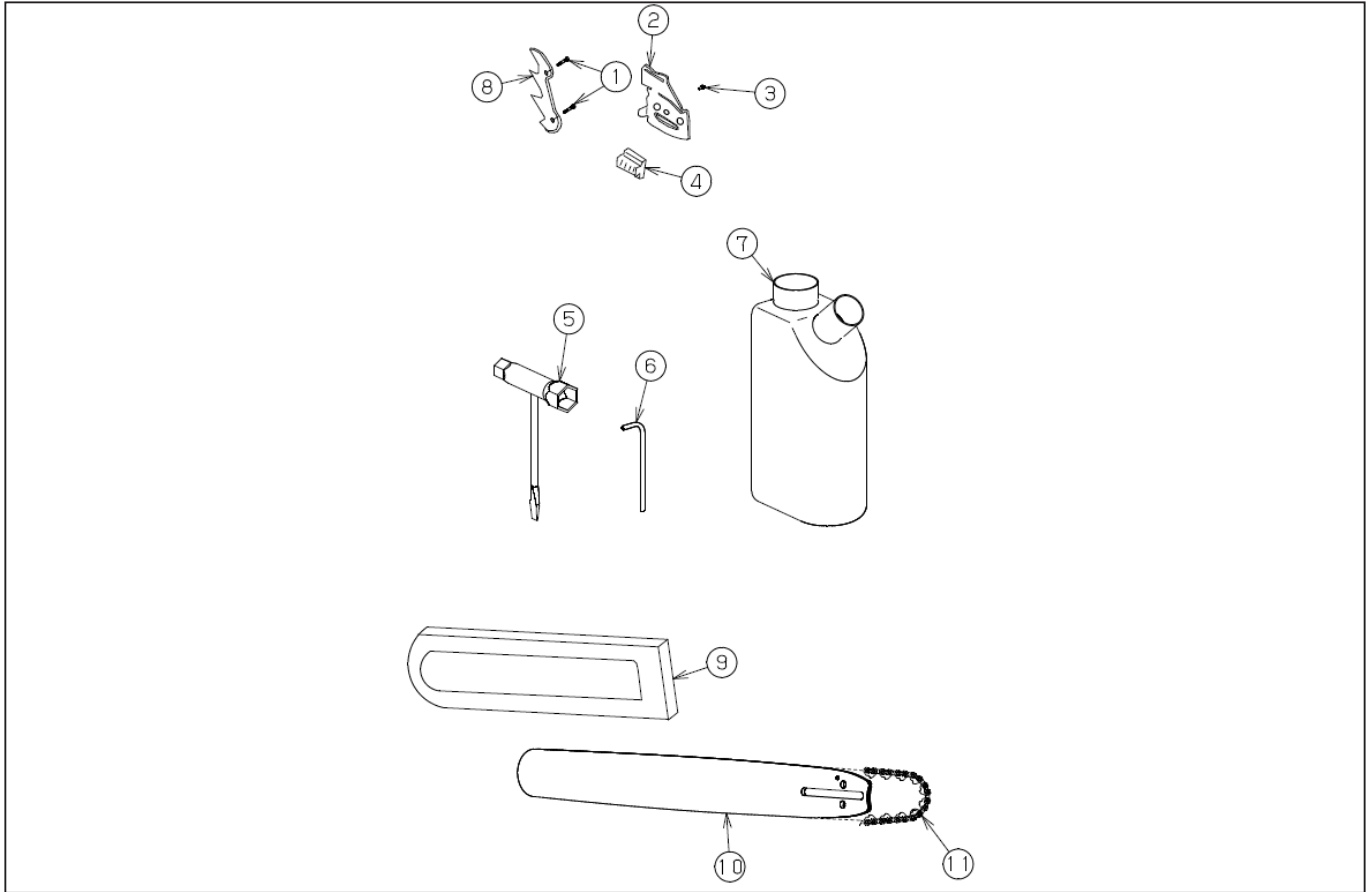

DWG No.076851501 MODEL : ECS-52 FORM : ECS-52-BAA-0

No.	PARTS CODE	PARTS NAME	QTY	MATERIAL/SIZE	REMARKS
1	100348201	HEX SOCKET SEMS BOLT M5*16	2	M5 × 16	
2	100336901	ADJUSTER GUARD	1		
3	100337001	SCREW M4*8	1	M4 × 8	
4	100337901	PAD	1		
5	100328101	PLUG WRENCH	1		
6	100328201	HEX WRENCH	1		
7	100328301	FUEL MIXING TANK	1		
8	100328801	SPIKE	1		
9	076030801	ECS-52 CHAIN COVER	1		
10	076030901	ECS-52 GUIDE PLATE (OREGON)	1		
11	076031001	ECS-52 CHAIN (OREGON)	1		

◆ Bare engine can not be supplied