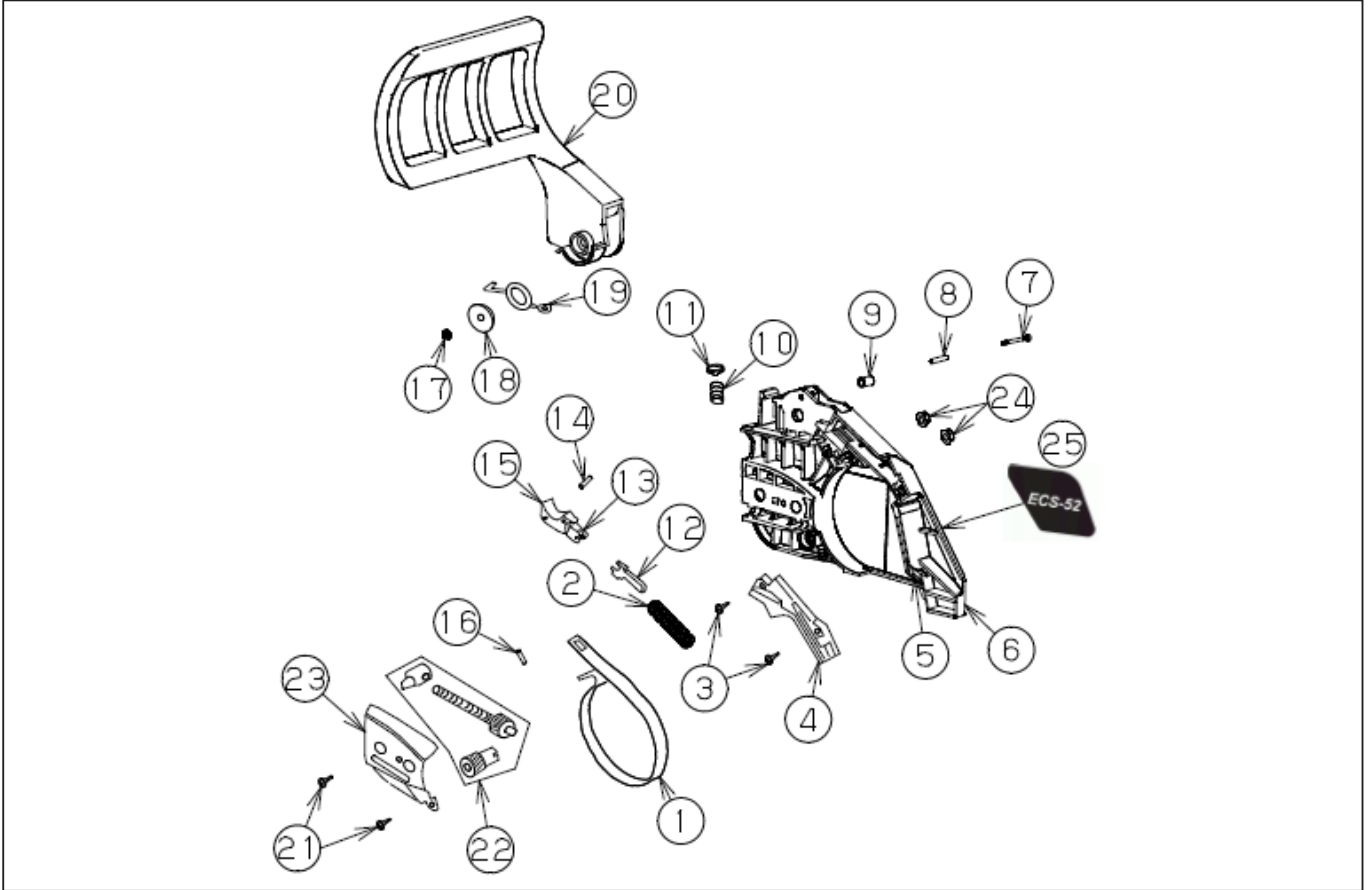

DWG No.076851501 MODEL : ECS-52 FORM : ECS-52-BAA-0

No.	PARTS CODE	PARTS NAME	QTY	MATERIAL/SIZE	REMARKS
1	100350001	BRAKE PAD	1		
2	100351801	SPRING1	1		
3	100338301	TAPPING SCREW ST4.2*12	2	ST4.2 × 12	
4	100350501	SPRING GUARD	1		
5	100338401	RUBBER BAFFLE	1		
6	100338501	BRAKE COVER	1		
7	100338601	SCREW ASSEMBLY M5*40	1	M5 × 40	
8	100350801	SLEEVE	1		
9	100350901	BUSHING	1		
10	100351001	SPRING2	1		
11	100351101	GASKET	1		
12	100350401	PUSH ROD	1		
13	100350301	PUSH LEVER 2	1		
14	100350201	PIN 3*14	1	3 × 14	
15	100350101	PUSH LEVER 1	1		
16	100342301	PIN 3*8	3	3 × 8	
17	100338701	LOCK NUT	1		
18	100351401	WASHER	1		
19	100351301	HAND GUARD SPRING	1		
20	100338801	HAND GUARD	1		
21	100351701	TAPPING SCREW	2		
22	100349801	CHAIN ADJUSTER ASSEMBLY	1		
23	100351601	CHAIN GUARD	1		
24	100328001	FLANGE NUT	2	M8	
25	076029301	LABEL	1		

◆ Bare engine can not be supplied