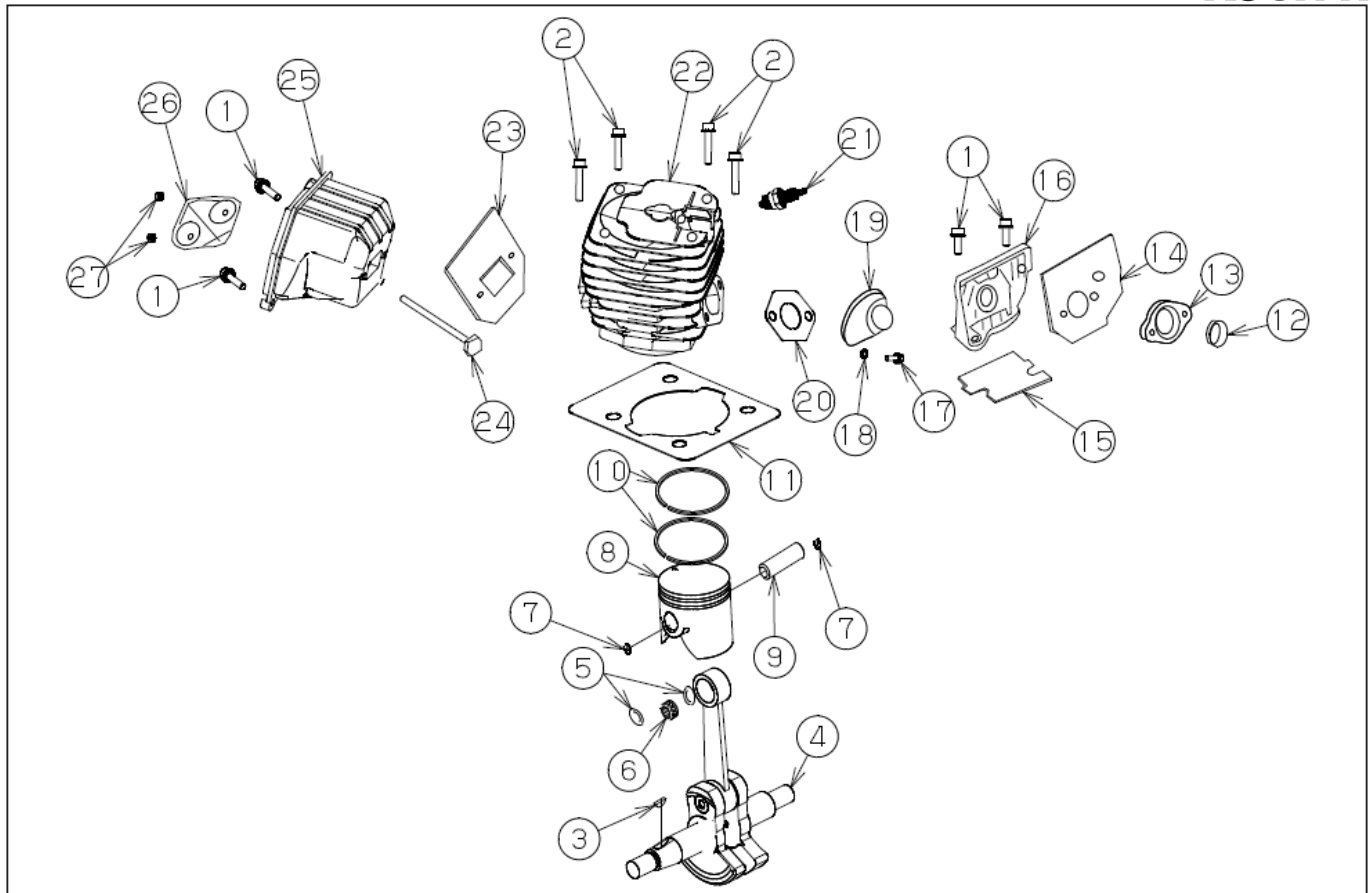

DWG No.076851501 MODEL : ECS-52 FORM : ECS-52-BAA-0

No.	PARTS CODE	PARTS NAME	QTY	MATERIAL/SIZE	REMARKS
1	100348201	HEX SOCKET SEMS BOLT M5*16	4	M5 × 16	
2	100329701	SCREW M5*25	4	M5 × 25	
3	100332201	WOODRUFF KEY	1		
4	100332301	CRANKSHAFT	1		
5	100332401	WASHER	2		
6	100332501	NEEDLE BEARING	1		
7	100332601	CLIP	2		
8	100332701	PISTON	1		
9	100332801	PISTON PIN	1		
10	100332901	PISTON RING	2		
11	100333001	CYLINDER GASKET	1		
12	100333101	CARBURETOR WASHER	1		
13	100333201	CARBURETOR SPACER	1		
14	100333301	CARBURETOR GASKET1	1		
15	100333401	CARBURETOR GASKET2	1		
16	100333501	CARBURETOR BASE	1		
17	100333601	SCREW M5*14	2	M5 × 14	
18	100029201	KC26 WASHER φ5	2		
19	100333701	INSULATOR	1		
20	100333801	INSULATOR GASKET	1		
21	100030101	KC26 SPARK PLUG RCJ6Y	1		
22	100333901	CYLINDER	1		
23	100334001	MUFFLER GASKET	1		
24	100334101	BOLT M5*82	2	M5 × 82	
25	100334201	MUFFLER	1		
26	100334301	MUFFLER BAFFLE	1		
27	100334401	LOCK NUT	2		

◆ Bare engine can not be supplied