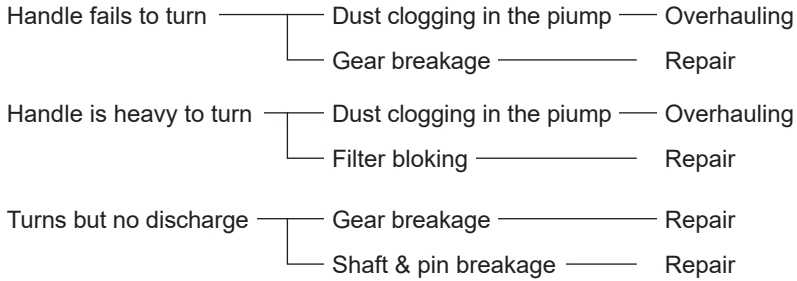

SPECIFICATIONS

Model	LP-32
Delivery volume	One revolution per liter, 100 liters per minute
Suction pipe	32 mm × 1.6 t
Delivery hose	32 mm × 1275 mm
Strainer	#60 with mesh, poethylene
Net weight	8 kg

※ The specification is subject to change without notice for improvement.

TROUBLE & REMEDY